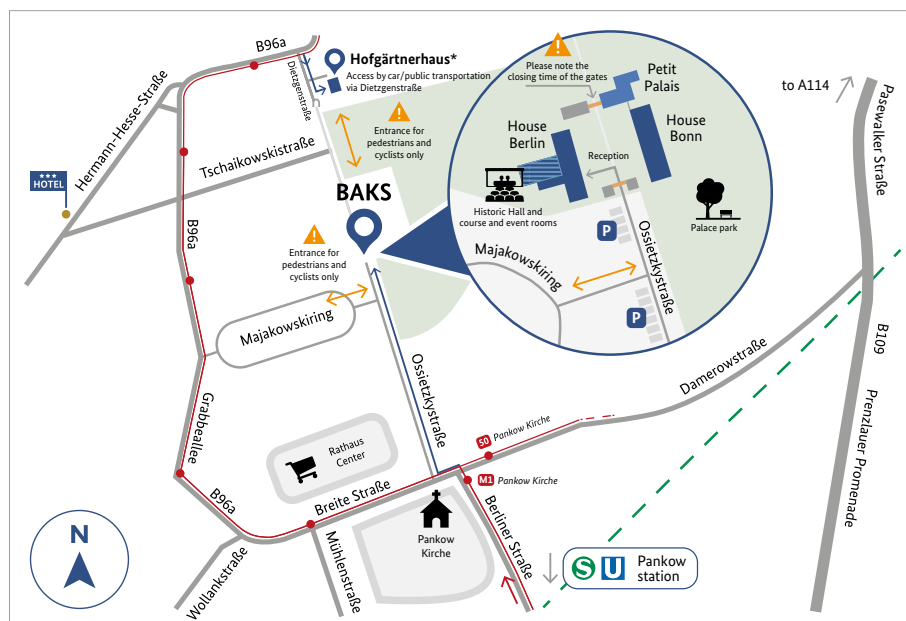

Getting to the Federal Academy for Security Policy

From Berlin Brandenburg Airport (BER)

By train – option A

- take the Airport Express train **FEX** in the direction of Berlin Hauptbahnhof (central station), exit the train at **Gesundbrunnen station**
- from there, take the **S2** in the direction Bernau, exit at **Pankow station** (S+U Pankow)
- **then walk 15 minutes** (see map)
- **optional:** take tram line **M1** or **S0** in the direction of Rosenthal Nord, exit at **Pankow Kirche** (Pankow church), then walk 800 m
- duration: around 60 minutes (including the walk)

By train – option B

- take the Airport Express train **FEX** in the direction of Berlin Hauptbahnhof (central station), exit the train at **Ostkreuz station**
- from there, take the **S85** train in the direction of Pankow, exit at **Pankow station** (S+U Pankow)
- **then walk 15 minutes** (see map)
- duration: around 60 minutes (including the walk)

By taxi

- duration: 40 to 60 minutes (depending on traffic)

Map

* Address:
Hofgärtnerhaus
Dietzenstraße 2-4
13156 Berlin

From Berlin-Hauptbahnhof (central station)

- take the Airport Express train **FEX** in the direction of Flughafen BER, exit the train at **Gesundbrunnen station** (one stop only)
- from there, take the **S2** train in the direction of Bernau, exit at **Pankow station** (S+U Pankow)
- **then walk 15 minutes** (see map)
- **optional:** take tram line **M1** or **S0** in the direction of Rosenthal Nord, exit at **Pankow Kirche** (Pankow church), then walk 800 m
- duration: around 30 minutes (including the walk)

By taxi

- duration: 20 to 40 minutes (depending on traffic)

Location on Google Maps and contact information

Bundesakademie für Sicherheitspolitik

Schlossanlage Schönhausen
Ossietzkystraße 44/45
13187 Berlin